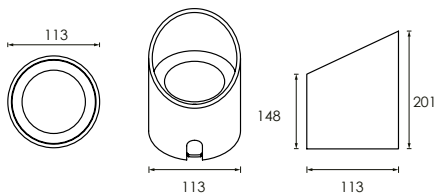

Surface Mounted Wall Washer CARENS

black

12# Die-casting grey powder coated aluminum.
T=60-80µm Adhesion of ISO class 1/ASTM class 4B

333 179

LED Power	Colour Temp	Luminous
24V - 6,1W	3000K	460 lm
120/240V - 6,5W	6000K	460 lm

LIGHT DISTRIBUTION

333 180

LED Power	Colour Temp	Luminous
24V - 6,1W	3000K	722 lm
120/240V - 6,5W	6000K	722 lm

LIGHT DISTRIBUTION