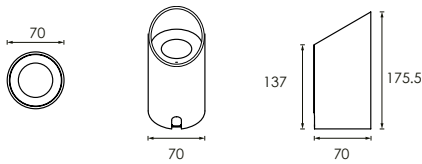

Surface Mounted Wall Washer CARENS

black

12# Die-casting grey powder coated aluminum.
T=60-80µm Adhesion of ISO class 1/ASTM class 4B

333 179

LED Power	Colour Temp	Luminous
24V - 6,1W	3000K	460 lm
120/240V - 6,5W	6000K	460 lm

LIGHT DISTRIBUTION

333 180

LED Power	Colour Temp	Luminous
24V - 6,1W	3000K	722 lm
120/240V - 6,5W	6000K	722 lm

LIGHT DISTRIBUTION