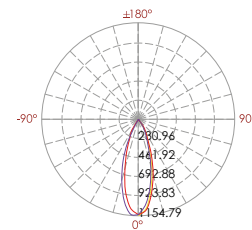

Surface Mounted Wall Washer CARENS

black

12# Die-casting grey powder coated aluminum.
T=60-80µm Adhesion of ISO class 1/ASTM class 4B

333 179

LED Power	Colour Temp	Luminous
24V - 6,1W	3000K	460 lm
120/240V - 6,5W	6000K	460 lm

LIGHT DISTRIBUTION

333 180

LED Power	Colour Temp	Luminous
24V - 6,1W	3000K	722 lm
120/240V - 6,5W	6000K	722 lm

LIGHT DISTRIBUTION