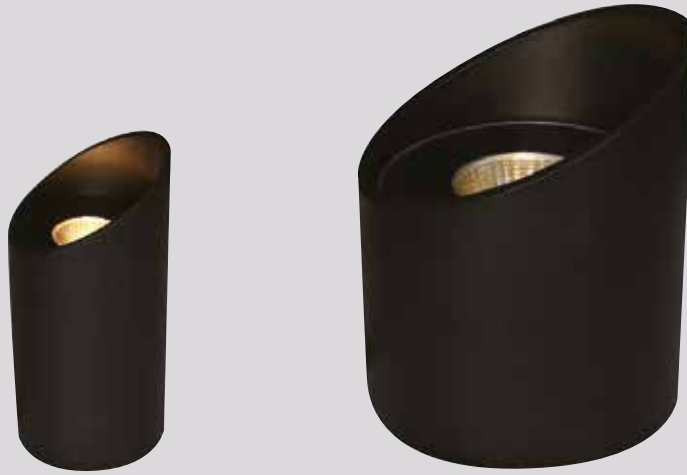

Surface Mounted Wall Washer CARENS

black

12# Die-casting grey powder coated aluminum.
T=60-80µm Adhesion of ISO class 1/ASTM class 4B

333 179

LED Power	Colour Temp	Luminous
24V - 6,1W	3000K	460 lm
120/240V - 6,5W	6000K	460 lm

LIGHT DISTRIBUTION

333 180

LED Power	Colour Temp	Luminous
24V - 6,1W	3000K	722 lm
120/240V - 6,5W	6000K	722 lm

LIGHT DISTRIBUTION